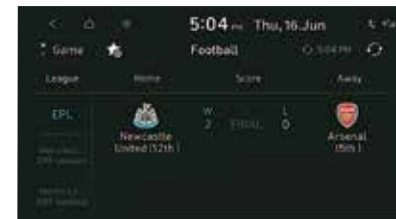

Ambient sounds of nature in the 20.32 cm (8.0") HD infotainment system (1st in segment)

10 Regional languages infotainment (AVNT)

Multiple user profiles

Climate control

Weather updates

Sports updates

2-step rear reclining seats

Power driver seat - 4 way

Ambient lighting

Smart electric sunroof

Digital cluster with colour TFT MID

Other features: Auto healthy air purifier | Fully automatic temperature control with digital display | Leather[^] gear knob | Glovebox cooling | 60:40 Split rear seat | Front seatback scoop

[^]Leatherette

Stay connected to the Lit life.

The new Hyundai VENUE is designed to keep you connected to both your car, and the world around you. Between the Alexa and the 60+ feature-loaded BlueLink, you've got everything you need to make your drives lit and exciting.