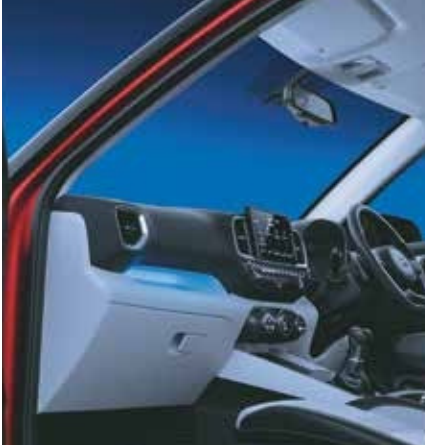

Power driver seat - 4 way

Ambient lighting

Smart electric sunroof

Digital cluster with colour TFT MID

Other features: Auto healthy air purifier | Fully automatic temperature control with digital display | Leather[^] gear knob | Glovebox cooling | 60:40 Split rear seat | Front seatback scoop