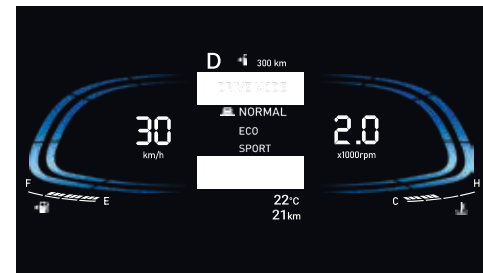

U2 1.5 l CRDi VGT diesel

Max power **85** kW (116 PS) @ 4 000 r/min
Max torque **250** Nm @ 1 500-2 750 r/min

Drive mode themes:

Eco

Normal

Sport

Drive modes:

Get wherever you need to go with ease. Pick your driving mode and let the VENUE do the rest.
Eco: The new VENUE already comes with impressive mileage and driving in ECO mode can help increase even that.

Normal: This is your happy place. The normal mode sits squarely between the performance of the SPORT and efficiency of ECO. Delivering an effortlessly relaxed performance that's perfect for everyday driving.