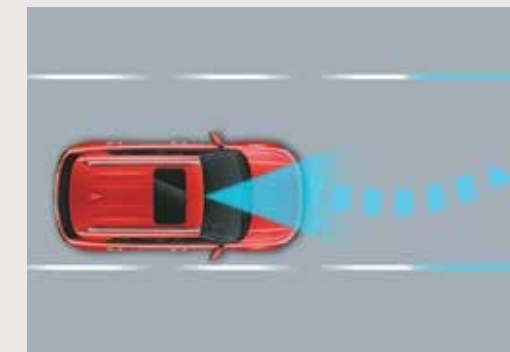

^Electronic brakeforce distribution

Hyundai SmartSense

Level 1 ADAS. **1st in segment**

Advanced Driver Assistance System (ADAS) uses automated sensing technology to detect obstacles on the road & respond with countermeasures for impact avoidance. Thus offering comprehensive protection on the road. The new Hyundai VENUE comes with cutting-edge autonomous level 1 ADAS system for a smart & intuitive driving experience.

Forward Collision - Avoidance Assist - Cycle (FCA-Cyl)

High Beam Assist (HBA)

Lane Keeping Assist (LKA)

Lane Following Assist (LFA)

Driver Attention Warning (DAW)

Leading Vehicle Departure Alert (LVDA)

An exhilarating drive, like nothing else.