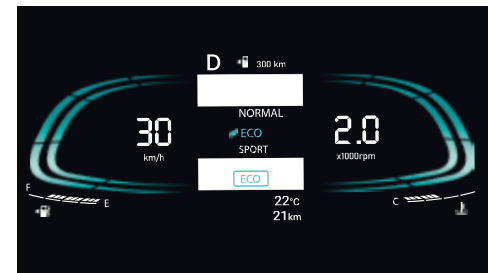

U2 1.5 l CRDi VGT diesel

Max power **85** kW (116 PS) @ 4 000 r/min
Max torque **250** Nm @ 1 500-2 750 r/min

Drive mode themes:

Eco

Normal

Sport

Drive modes:

Get wherever you need to go with ease. Pick your driving mode and let the VENUE do the rest.
Eco: The new VENUE already comes with impressive mileage and driving in ECO mode can help increase even that.

Normal: This is your happy place. The normal mode sits squarely between the performance of the SPORT and efficiency of ECO. Delivering an effortlessly relaxed performance that's perfect for everyday driving.