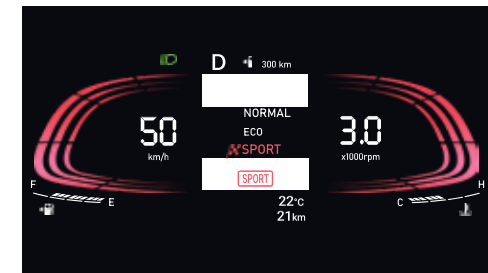

U2 1.5 l CRDi VGT diesel

Max power **85** kW (116 PS) @ 4 000 r/min
Max torque **250** Nm @ 1 500-2 750 r/min

Drive mode themes:

Eco

Normal

Sport

Drive modes:

Get wherever you need to go with ease. Pick your driving mode and let the VENUE do the rest.
Eco: The new VENUE already comes with impressive mileage and driving in ECO mode can help increase even that.

Normal: This is your happy place. The normal mode sits squarely between the performance of the SPORT and efficiency of ECO. Delivering an effortlessly relaxed performance that's perfect for everyday driving.