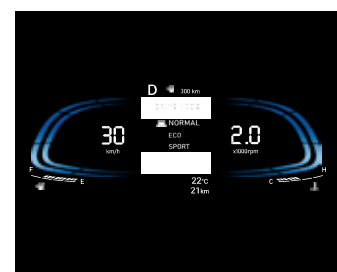

Adding power to play.

The enhanced ride and handling, and distinct roar of the Hyundai VENUE N Line powered by a 1.0 l turbo engine is ought to give you an exhilarating driving experience.

Built for play. Built for safety.

Prioritizing safety, the Hyundai VENUE N Line is built to add thrill to your ride while ensuring complete safety with features like 6 airbags, electronic stability control (ESC), brake assist system (BAS) and more.

Drive mode select:

Normal

Other features – All 4 disc brakes | ABS with EBD | Brake assist system (BAS) | Headlamp escort function | Impact sensing auto door unlock | Speed sensing auto door lock | Rear defogger with timer | ISOFIX

^Electronic brakeforce distribution