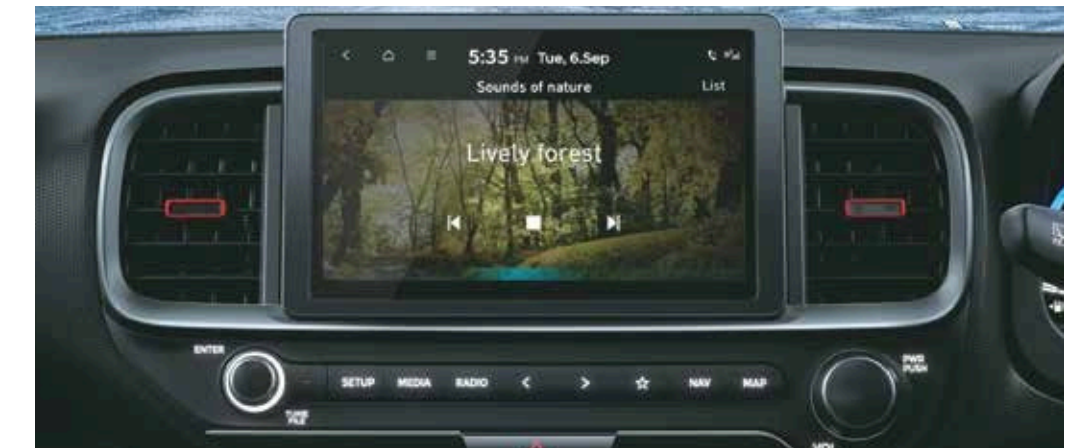

Built to bring the world to your fingertips, the Hyundai VENUE N Line is packed with technology to keep you connected through home-to-car with Alexa, Bluelink and more. The dashcam with dual camera records outside and inside the car with features like driving recording, event recording, vacation recording and parking recording (user defined).

60+ Bluelink connected features

20.32 cm (8") HD infotainment system with Bluelink

Dashcam with dual camera*

Home to car (H2C) with Alexa*

Ambient sounds of nature

Other features – Android Auto & Apple CarPlay | Over-the-air update (Infotainment system & map) | Wireless phone charger | Steering wheel with audio & bluetooth controls

*T&C apply.

Adding power to play.

The enhanced ride and handling, and distinct roar of the Hyundai VENUE N Line powered by a 1.0 l turbo engine is ought to give you an exhilarating driving experience.

6 Airbags