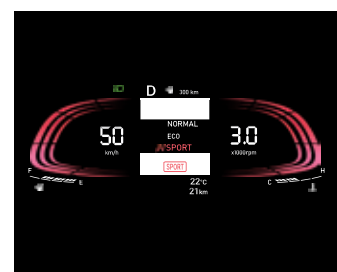

Adding power to play.

The enhanced ride and handling, and distinct roar of the Hyundai VENUE N Line powered by a 1.0 l turbo engine is ought to give you an exhilarating driving experience.

Built for play. Built for safety.

Prioritizing safety, the Hyundai VENUE N Line is built to add thrill to your ride while ensuring complete safety with features like 6 airbags, electronic stability control (ESC), brake assist system (BAS) and more.

Drive mode select:

Sport

Other features – All 4 disc brakes | ABS with EBD | Brake assist system (BAS) | Headlamp escort function | Impact sensing auto door unlock | Speed sensing auto door lock | Rear defogger with timer | ISOFIX

^Electronic brakeforce distribution