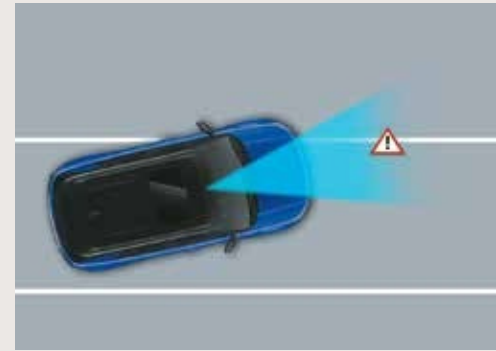

Lane Departure Warning (LDW)