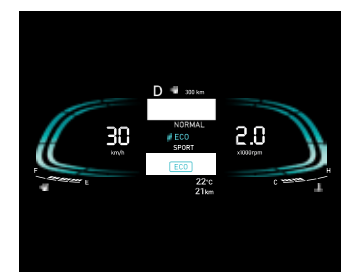

Drive mode select:

Eco