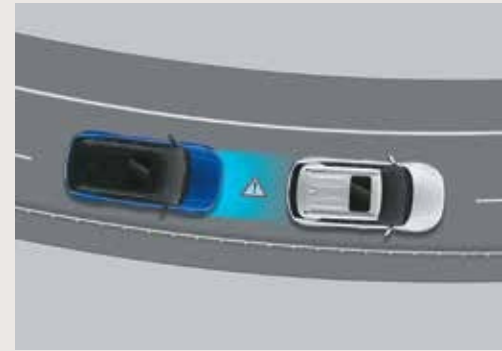

Smart electric sunroof

3-spoke leather^ steering wheel with N logo

Digital cluster with colour TFT MID

Other features – Dark metal finish inside door handles | Power driver seat – 4 way | Fully automatic temperature control with digital display
Glovebox cooling | 60:40 Split rear seat

^Leatherette

Hyundai SmartSense

Level 1 ADAS.

Advanced Driver Assistance System (ADAS) uses automated sensing technology to detect obstacles on the road & respond with countermeasures for impact avoidance. Thus offering comprehensive protection on the road. The new Hyundai VENUE comes with cutting-edge autonomous level 1 ADAS system for a smart & intuitive driving experience.