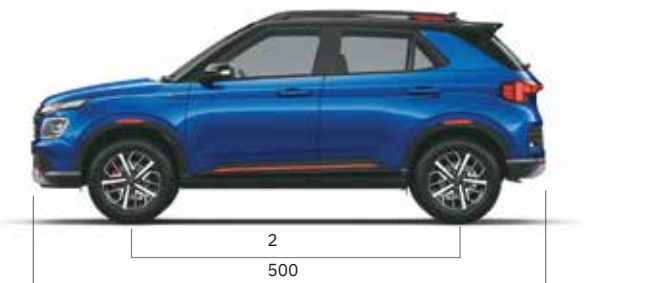

Dimensions

unit : mm